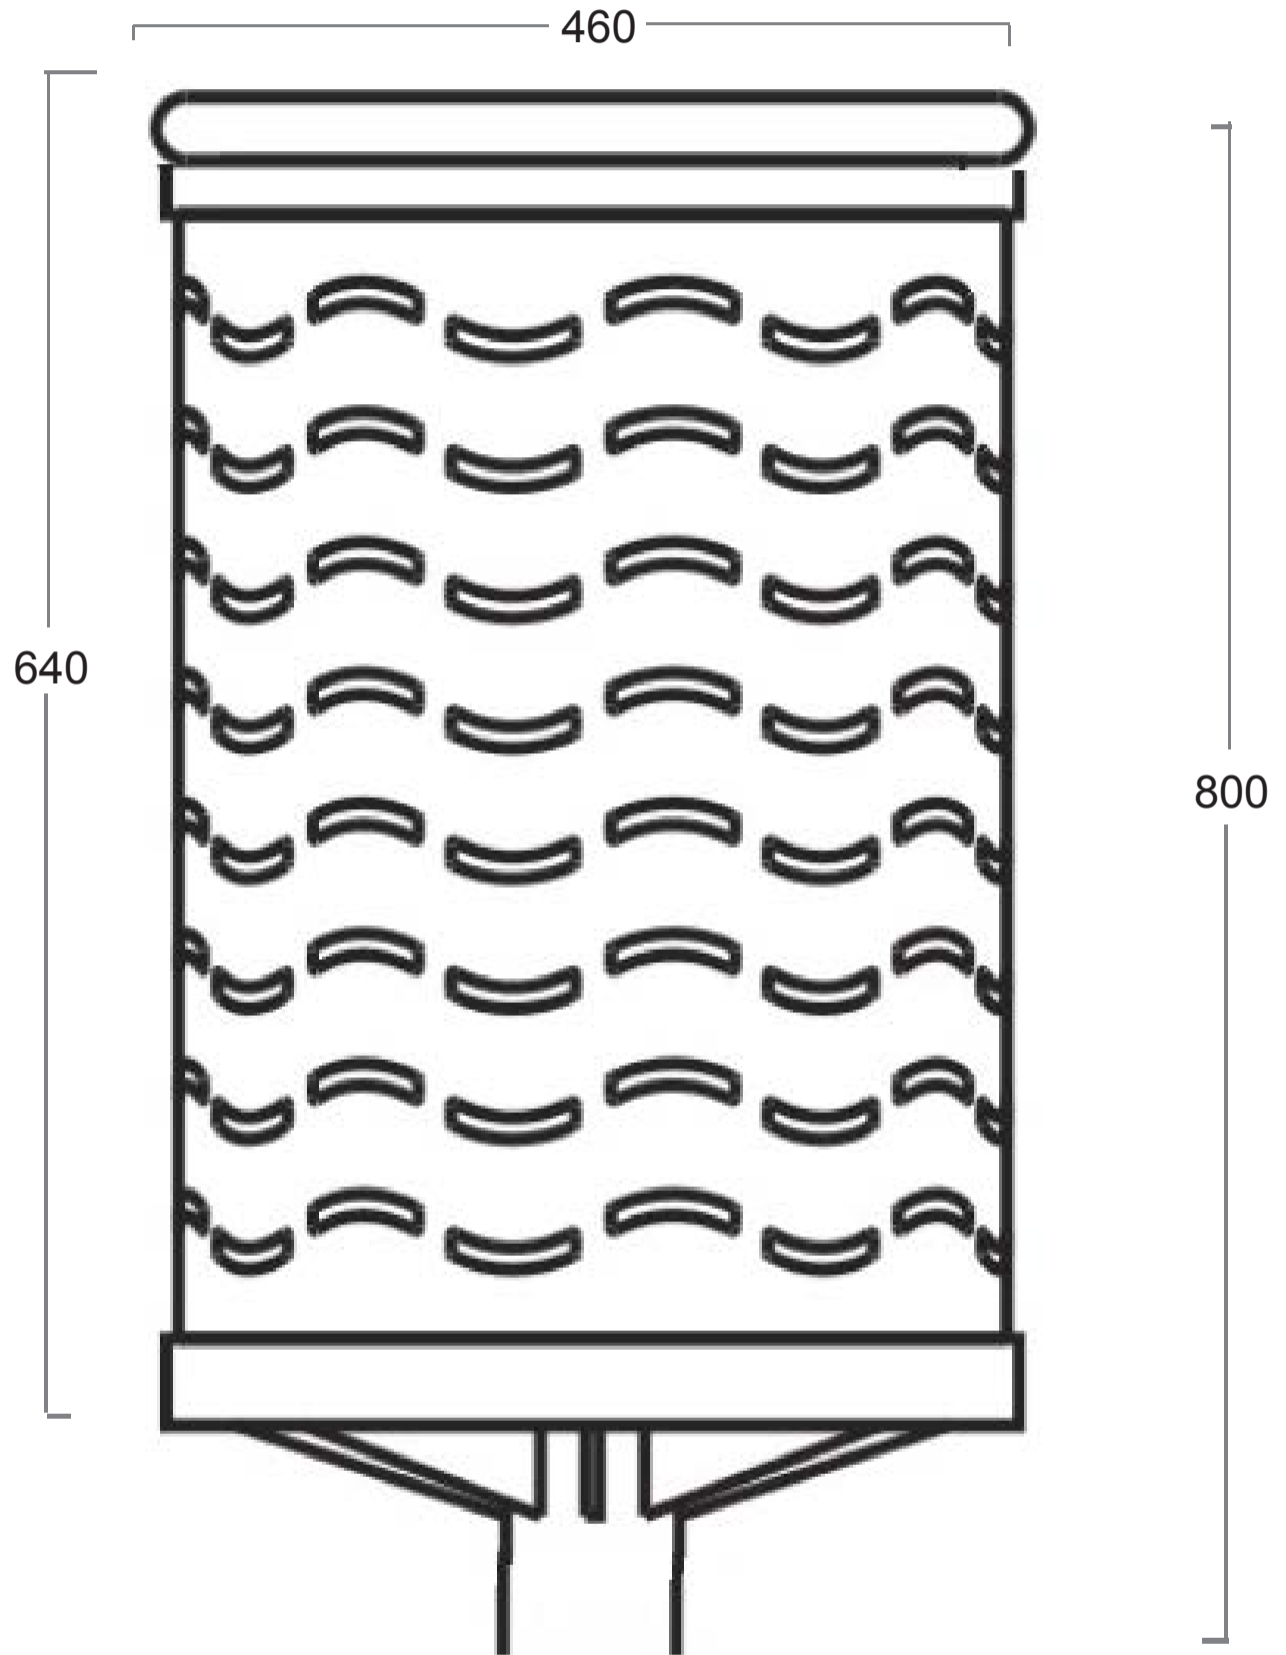

Wave Style Bin

- Floor Mounted Stainless Steel
- Donut Lid

Specifications

Wave Style Bin

DONUT LID, STAINLESS STEEL
-Floor Mounted

Productcode:	BIN001	Material:	Stainless steel
Size:	800h X 460w mm	Litres:	55