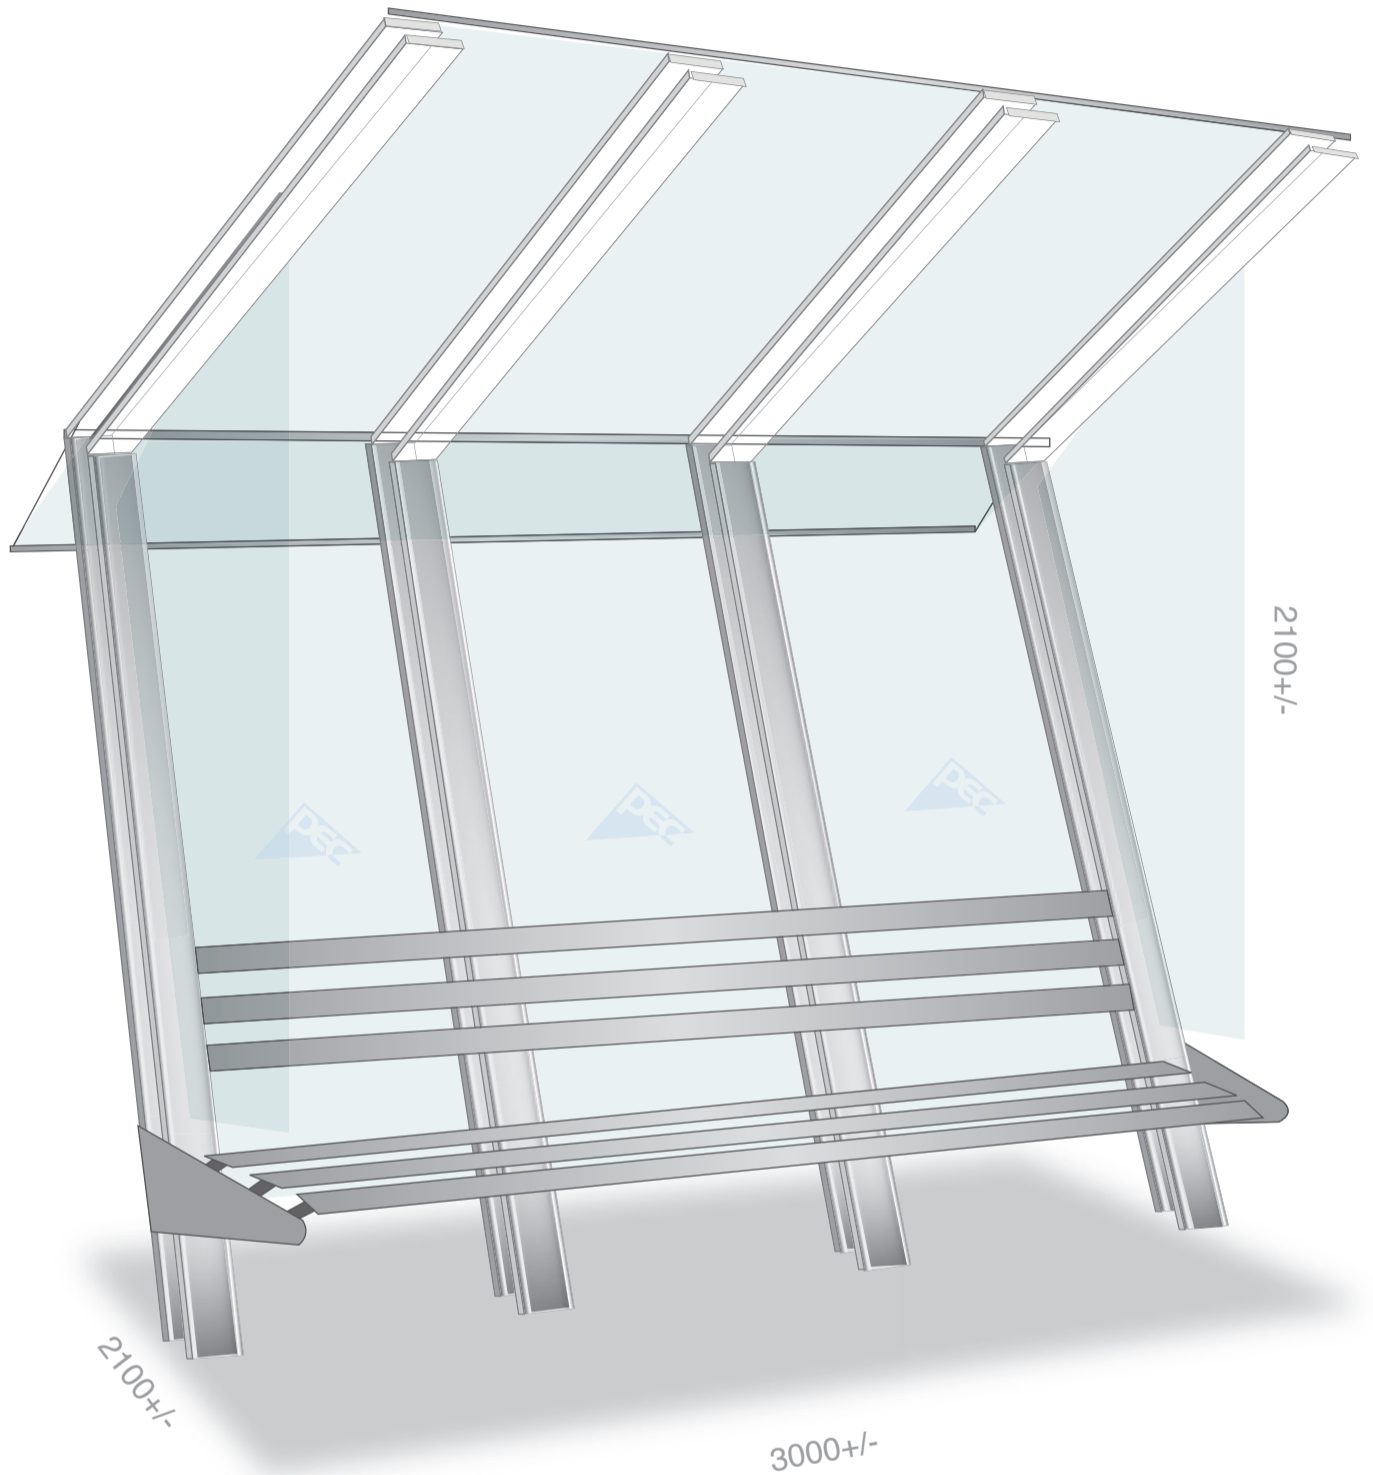

# Domain

BUS SHELTER  
Formerly BHP1

**Features:**

- Roof:** Corugated colourbond
- Seating:** Timber or Aluminium
- Glazing:** Laminated Glass or Acrylic
- Drainage:** Concealed
- Size:** Can be adapted to any specification

**Domain**  
BUS SHELTER

Specifications

Typical Length:	3000 mm	Side:	900 mm
Typical Width:	2100 mm	Colour:	Optional
Typical Headroom:	2100 mm	Glazing:	Optional