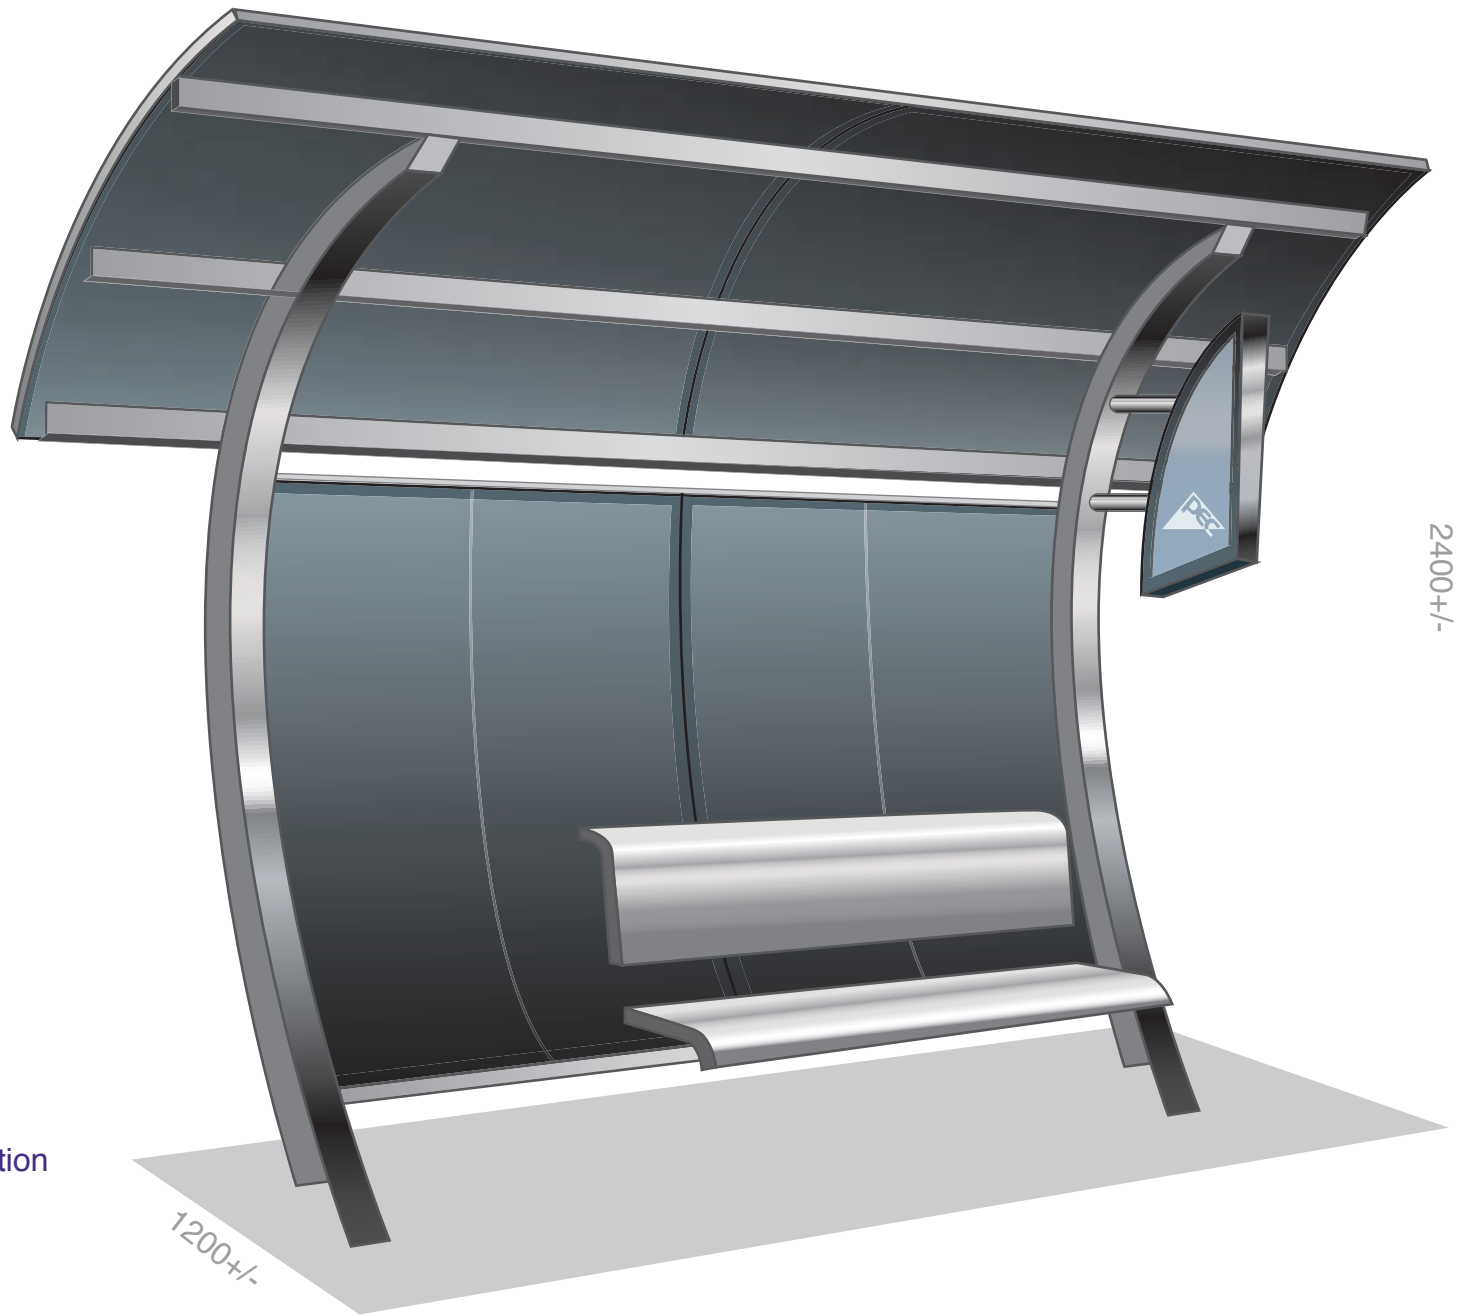

# Newport

BUS SHELTER  
Formerly CSBS3

**Features:**

- Roof:** Corugated colourbond
- Seating:** Timber or Aluminium
- Glazing:** Laminated Glass or Acrylic
- Drainage:** Concealed
- Size:** Can be adapted to any specification

**Newport**  
BUS SHELTER

Specifications

Typical Length:	0 mm	Side:	900 mm
Typical Width:	1200 mm	Colour:	Optional
Typical Headroom:	2400 mm	Glazing:	Optional