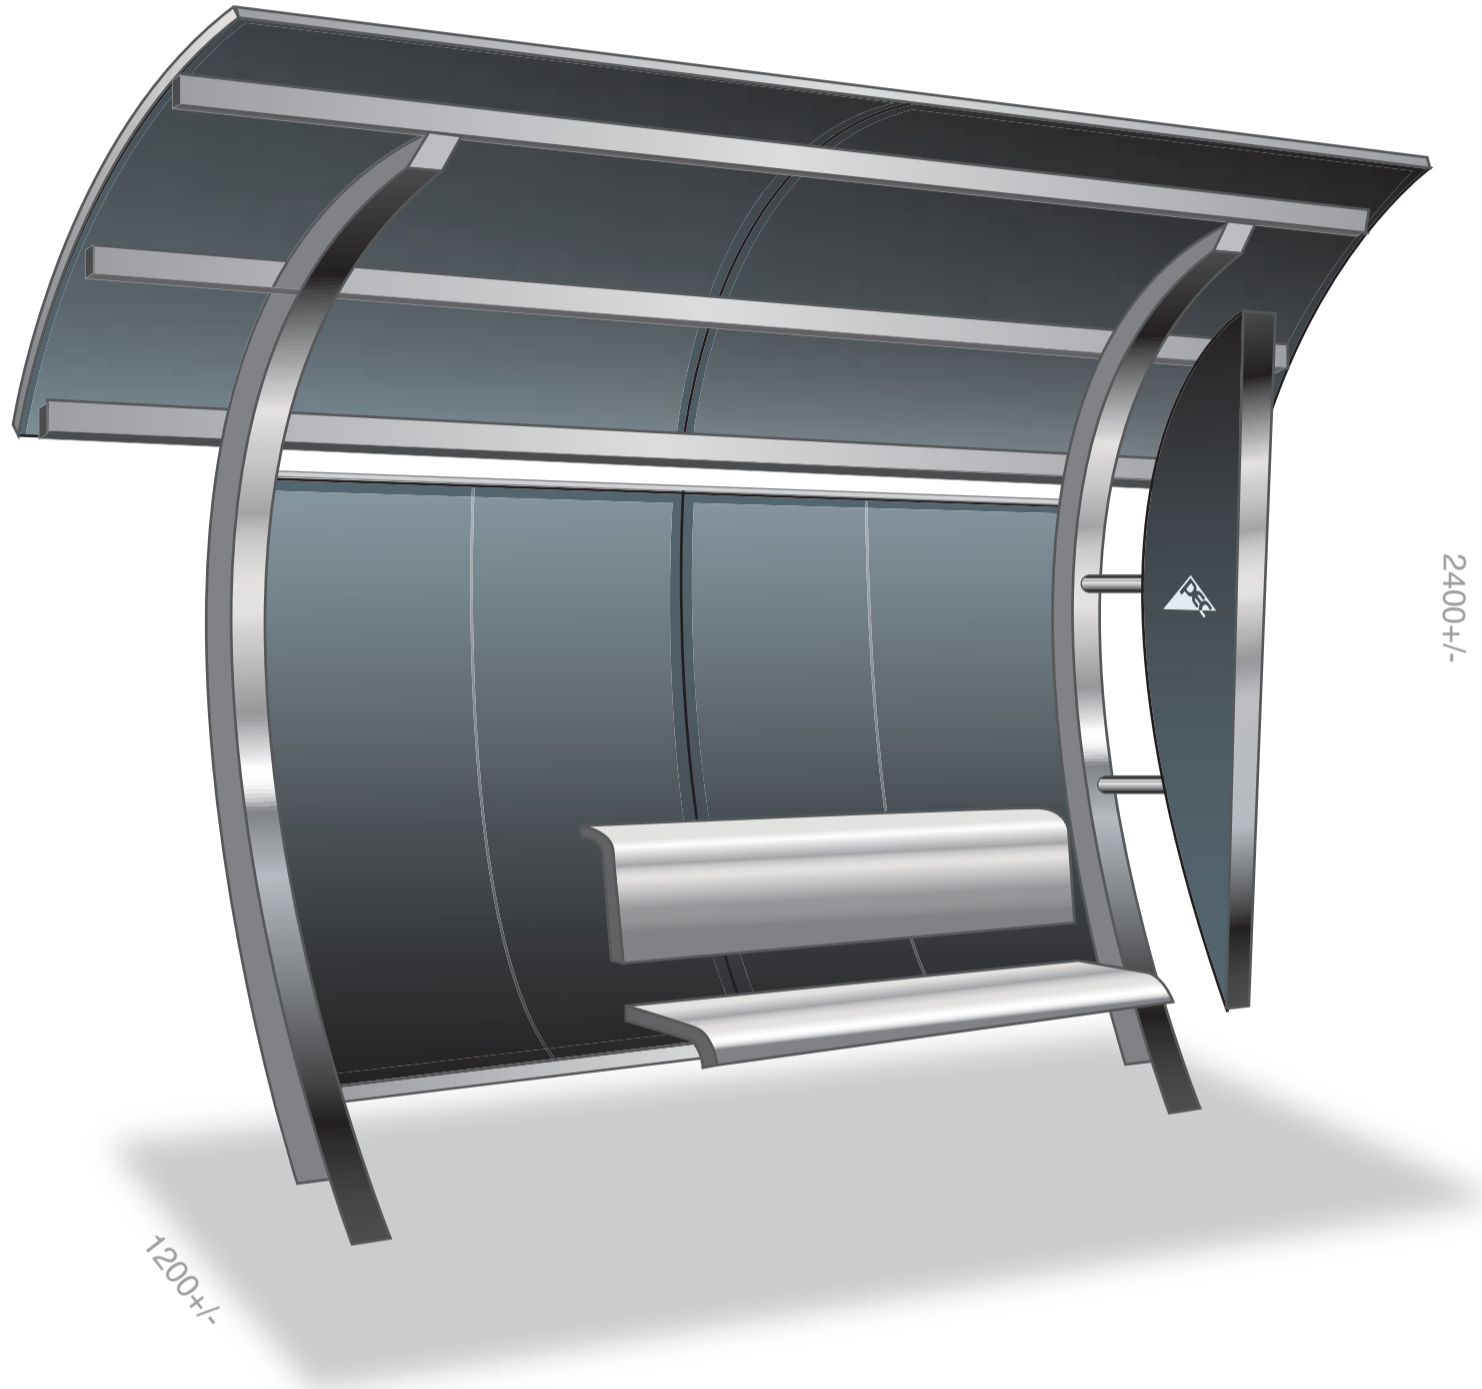

# Victoria

BUS SHELTER  
Formerly CSBS2

**Features:**

- Roof:** Corugated colourbond
- Seating:** Timber or Aluminium
- Glazing:** Laminated Glass or Acrylic
- Drainage:** Concealed
- Size:** Can be adapted to any specification

**Victoria**  
BUS SHELTER

Specifications

Typical Length:	3000 mm	Side:	900 mm
Typical Width:	1200 mm	Colour:	Optional
Typical Headroom:	2400 mm	Glazing:	Optional