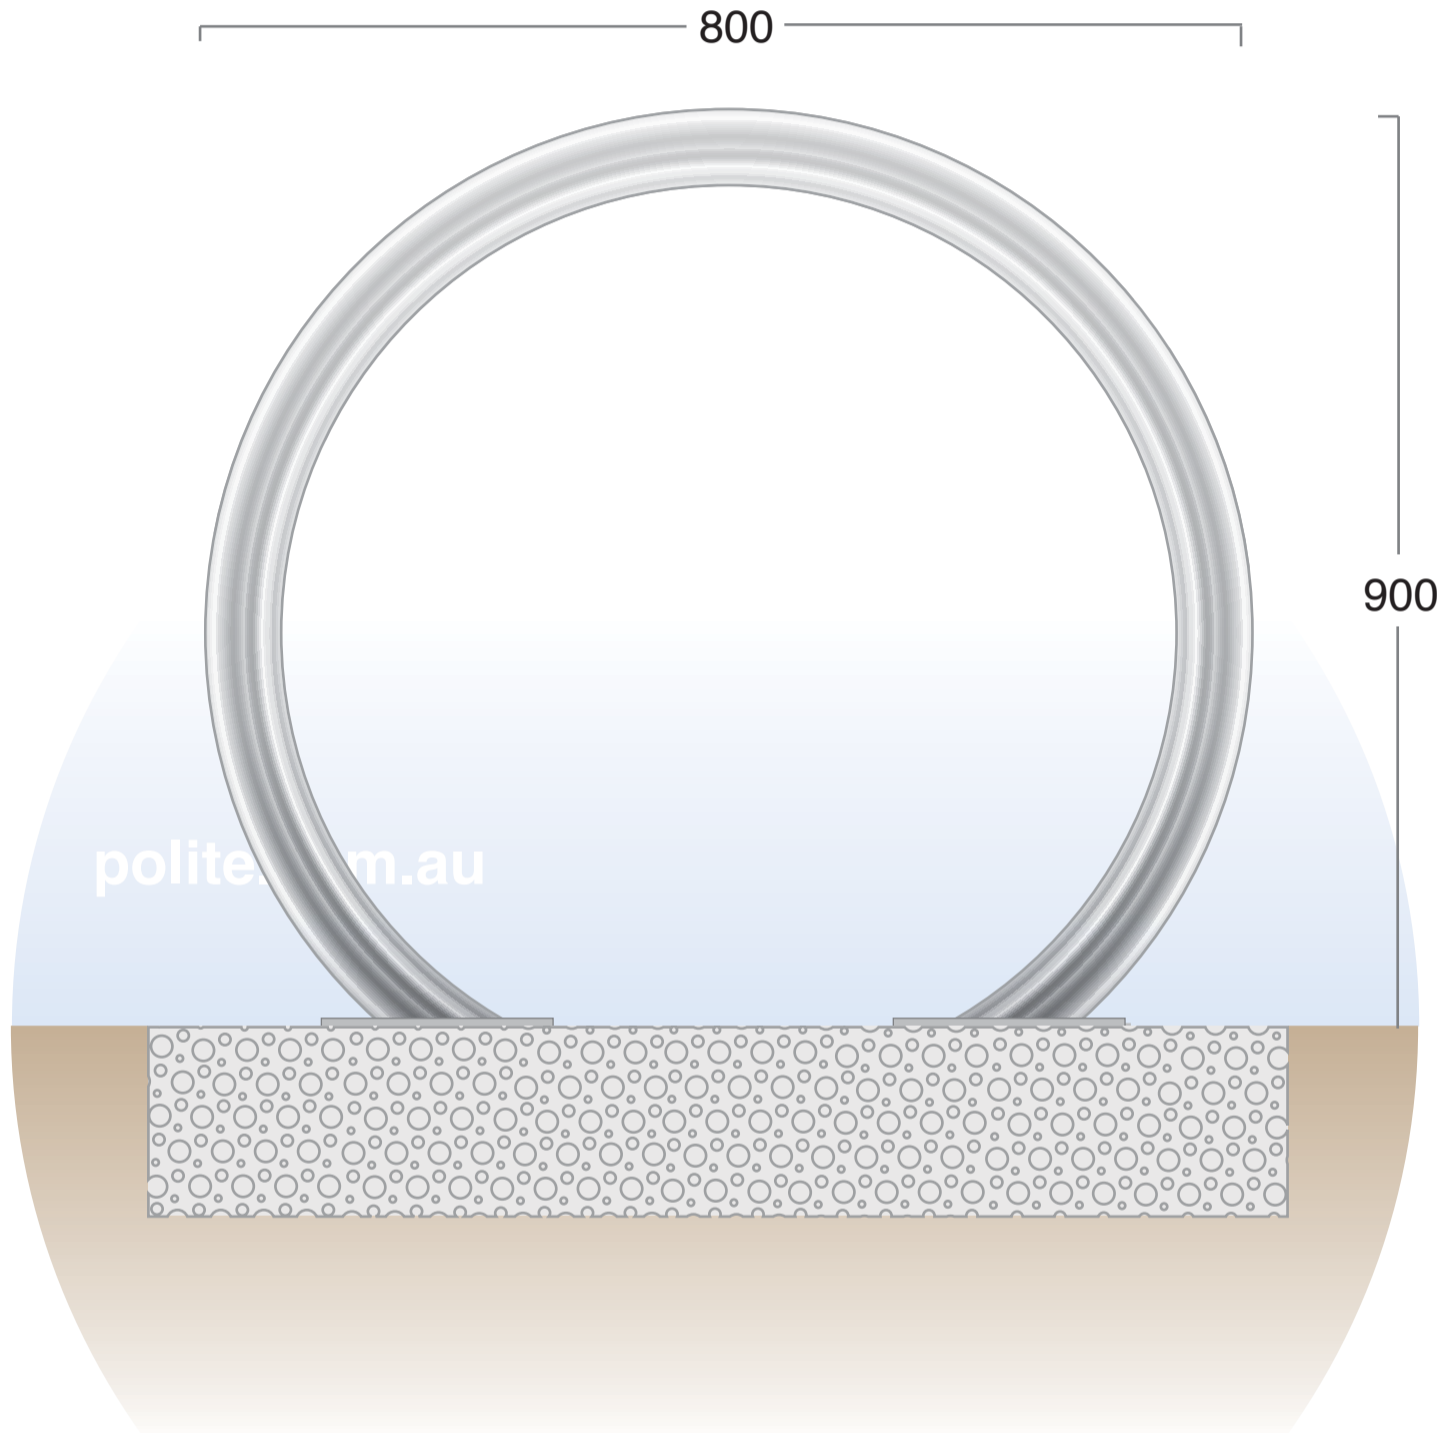

CIRCULAR PARKING RAIL

-Baseplated

CIRCULAR PARKING RAIL

Specifications

Product code:	BIKERACK-CIRCG	Material:	Galvanised mild steel pipe
Size:	900 X 800 MM	Finish:	Hot dipped galvanised steel Powder coated
No. of bikes:	2		