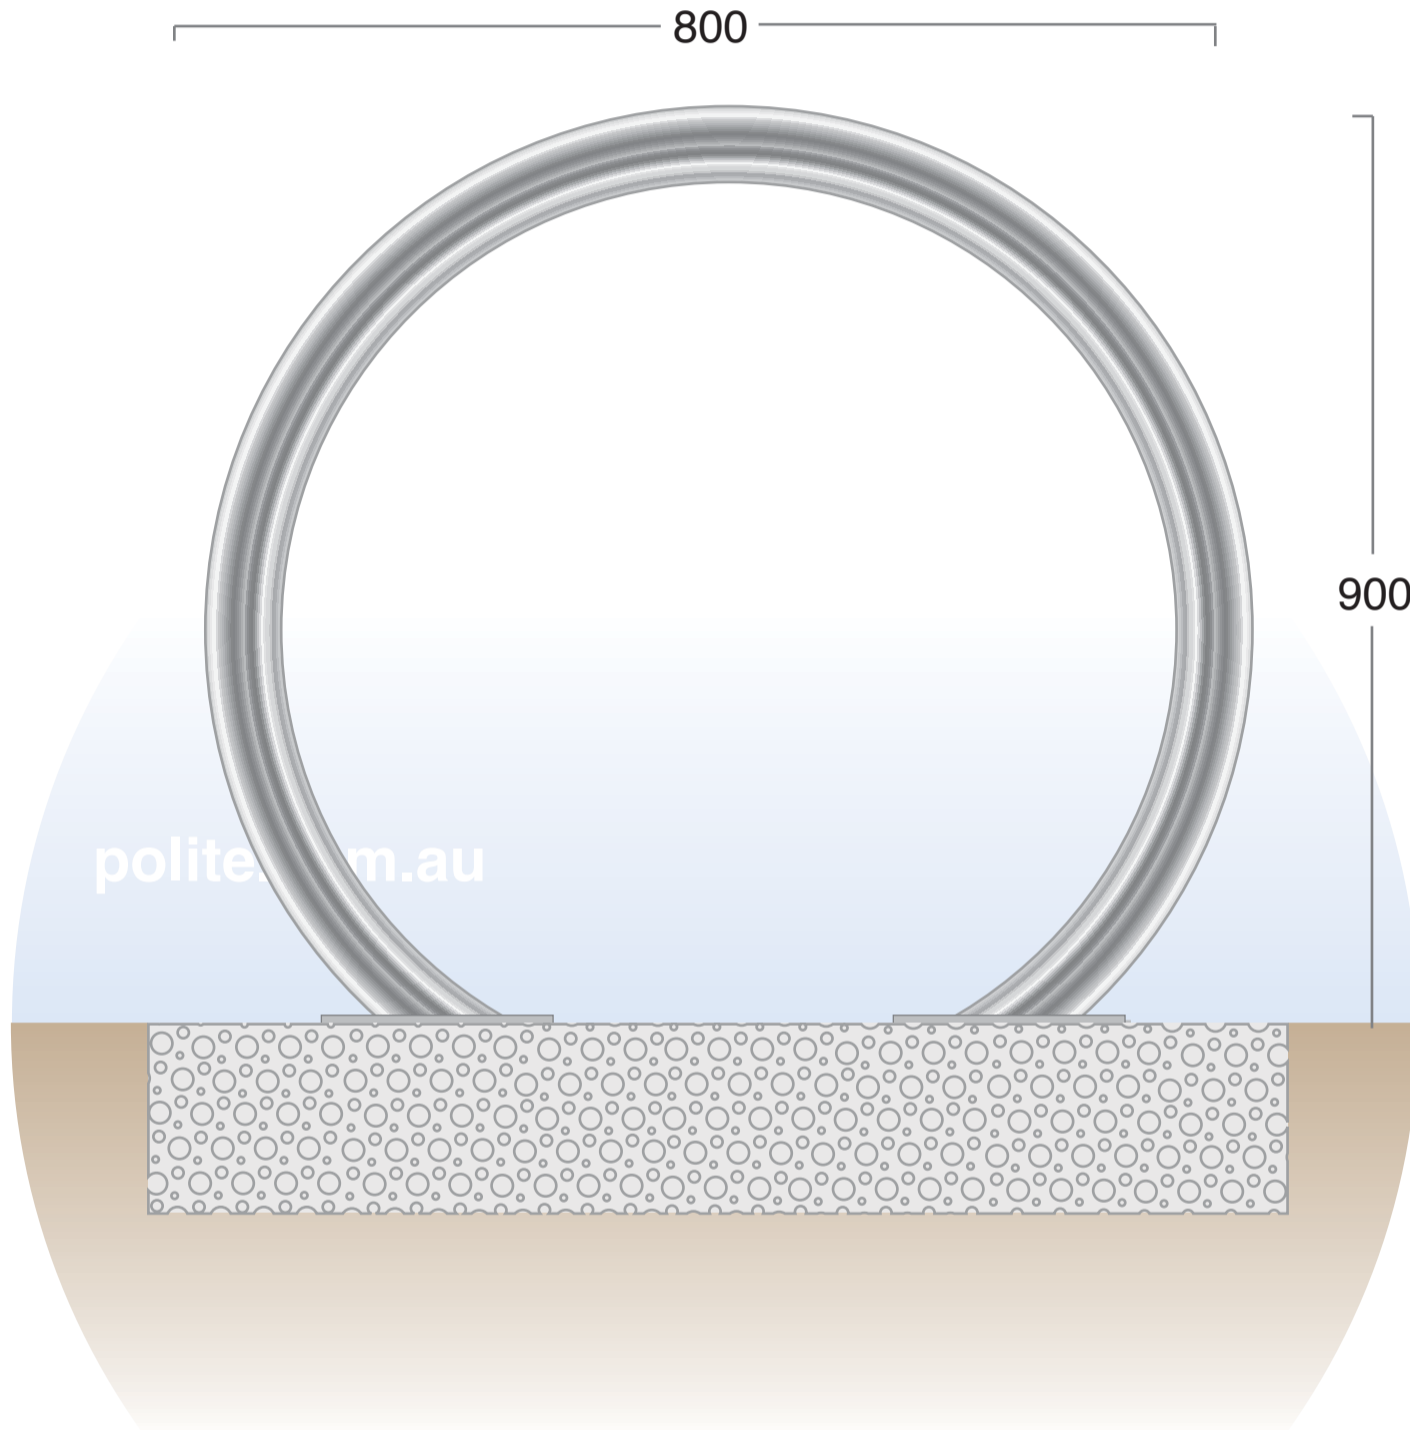

# CIRCULAR PARKING RAIL

-Baseplated Stainless steel

## CIRCULAR PARKING RAIL

### Specifications

Product code:	BIKERACK-CIRCSS	Material:	Stainless steel
Size:	900 x 800 mm	No. of bikes:	2