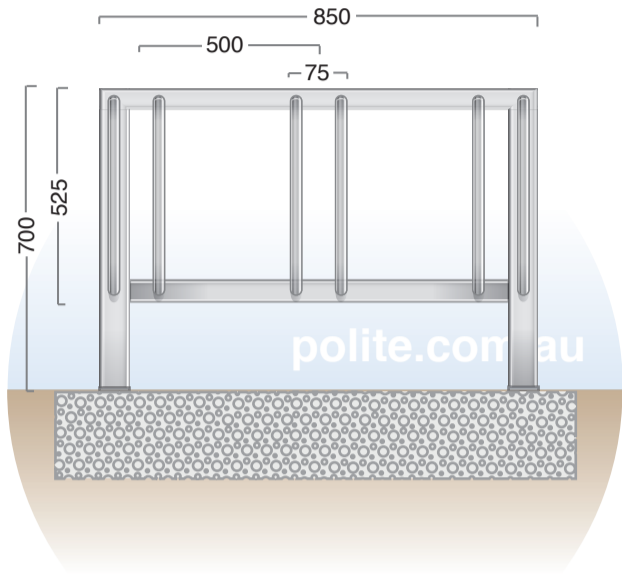

POLITE ENTERPRISES CORPORATION

COMBI BIKE RACK

-Available to accommodate multi combinations of bicycles.

Single sided

Double sided

Specifications

COMBI BIKE RACK

Productcode: CBR001- one sided

CBR002-double sided

Size: optional

Material: Galvanised mild steel pipe

No. of bikes: optional

Finish: Hot dipped galvanised steel
Powder coated