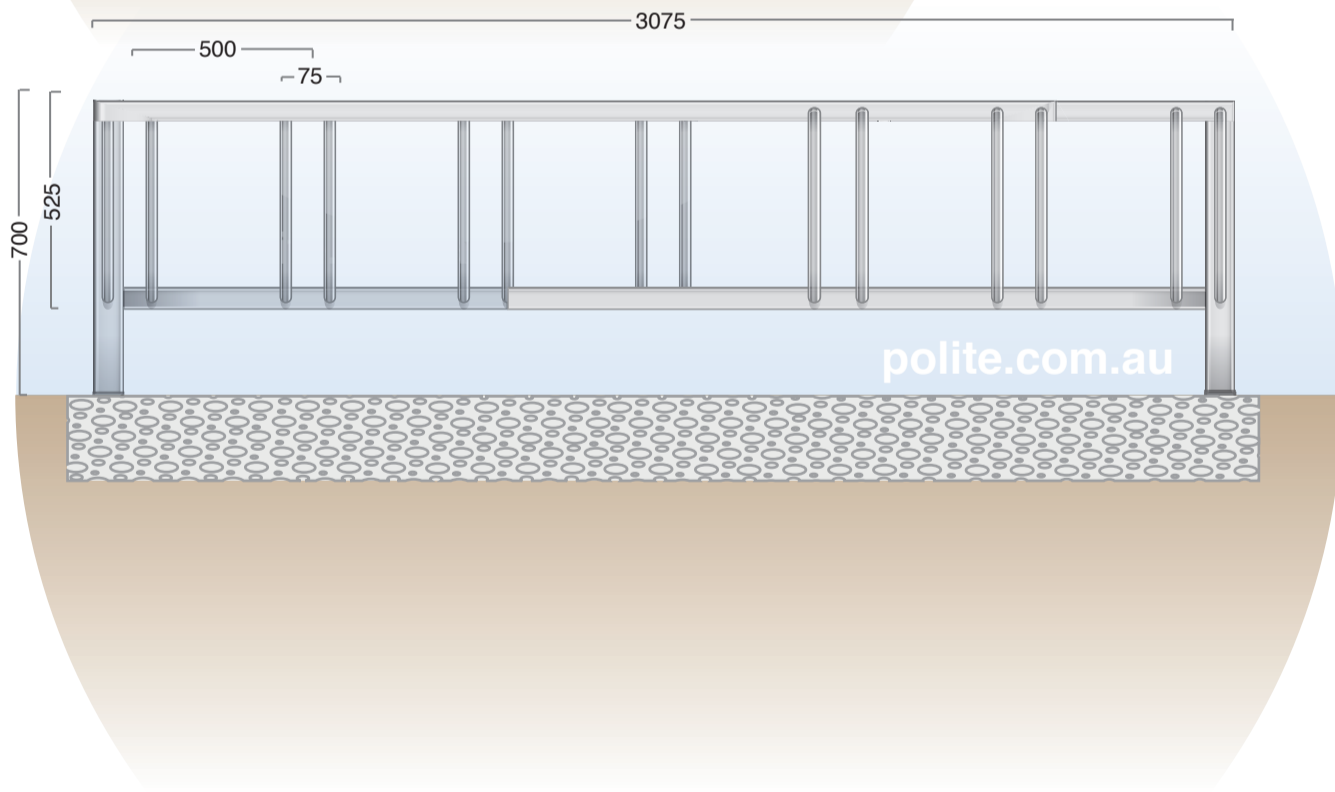

POLITE ENTERPRISES CORPORATION

COMBI BIKE RACK

-Available to accommodate multi combinations of bicycles.

Single sided

Double sided

Specifications

COMBI BIKE RACK

Productcode: CBR001- one sided

CBR002-double sided

Size: optional

Material: Galvanised mild steel pipe

No. of bikes: optional

Finish: Hot dipped galvanised steel
Powder coated