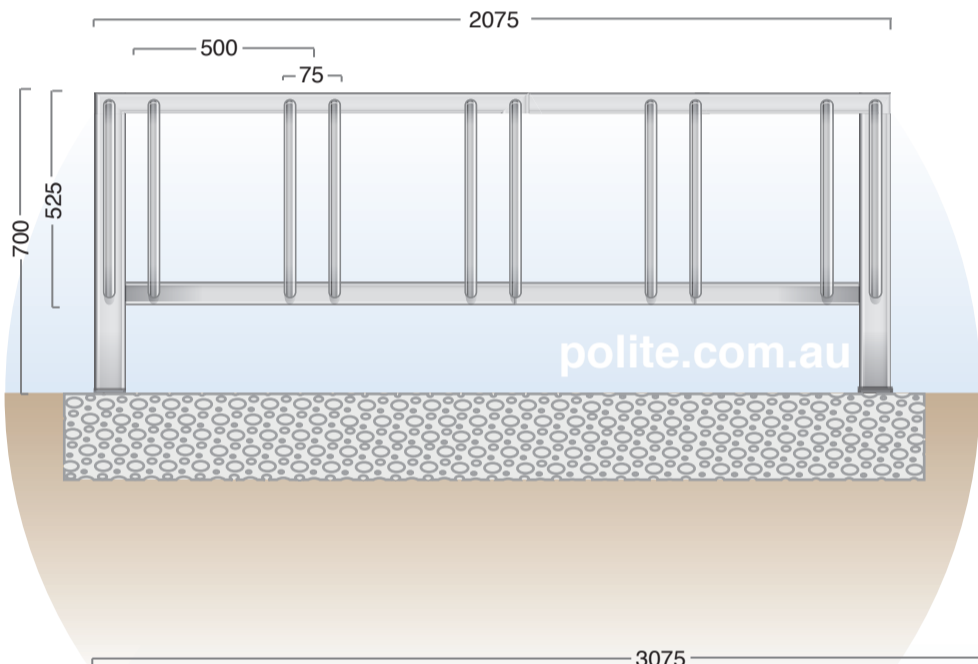

POLITE ENTERPRISES CORPORATION

COMBI BIKE RACK

-Available to accommodate multi combinations of bicycles.

Single sided

Double sided

Specifications

COMBI BIKE RACK

Productcode: CBR001- one sided

CBR002-double sided

Size: optional

Material: Galvanised mild steel pipe

No. of bikes: optional

Finish: Hot dipped galvanised steel
Powder coated