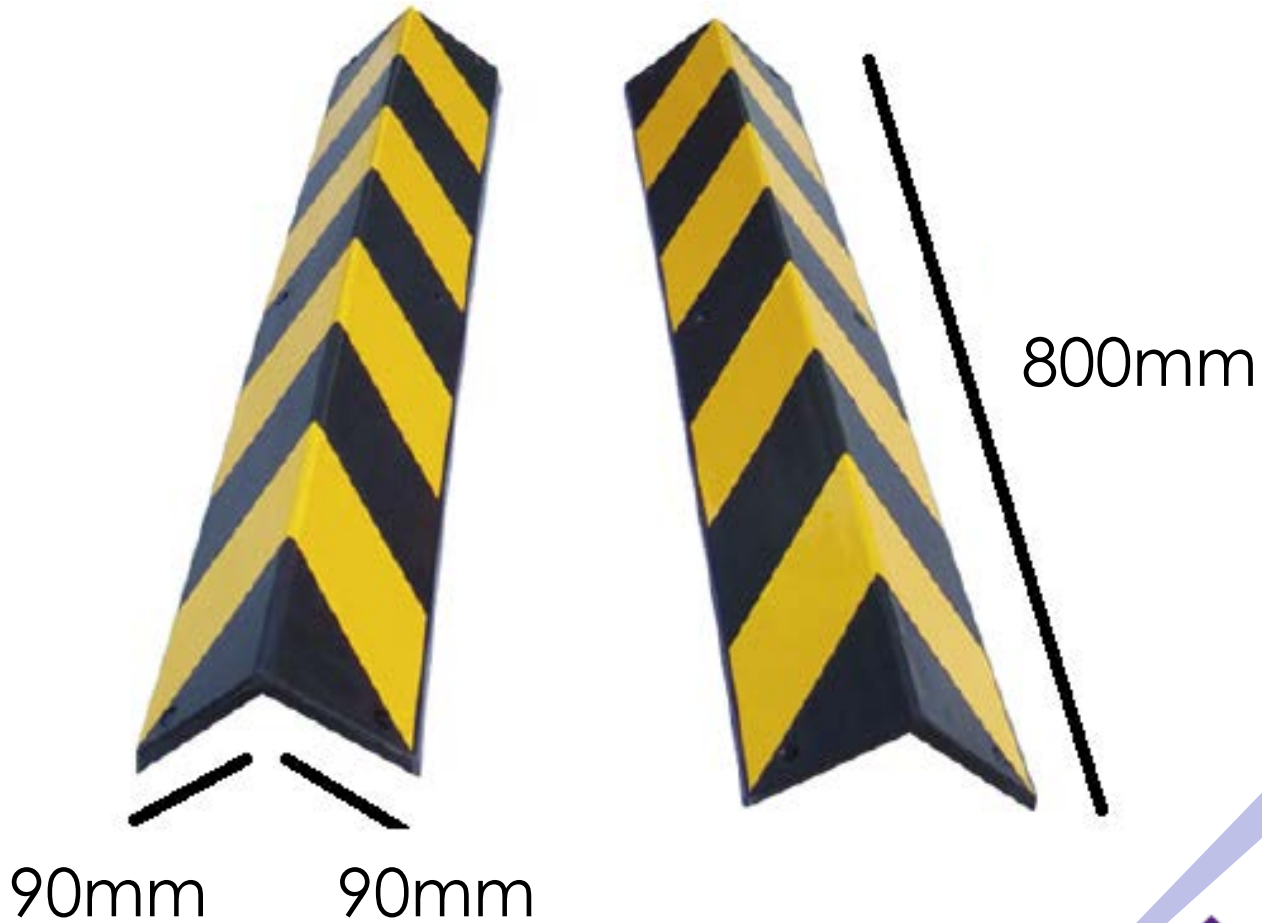

## POLITE ENTERPRISES CORPORATION

Polite heavy duty rubber corner guards prevent damage to both vehicles and buildings, in particular car parks or building basements where space is often limited. Corner protectors are ideal for shopping centres, loading docks or apartment/ office block parking. Made from recycled rubber with safety black and yellow reflective panels.

### Features

Reduces damage to vehicles and buildings

Economical solution, simple to install

Complete with reflective panels for increased visibility

**PRODUCT CODE:**  
BUFFER002

[www.polite.com.au](http://www.polite.com.au)