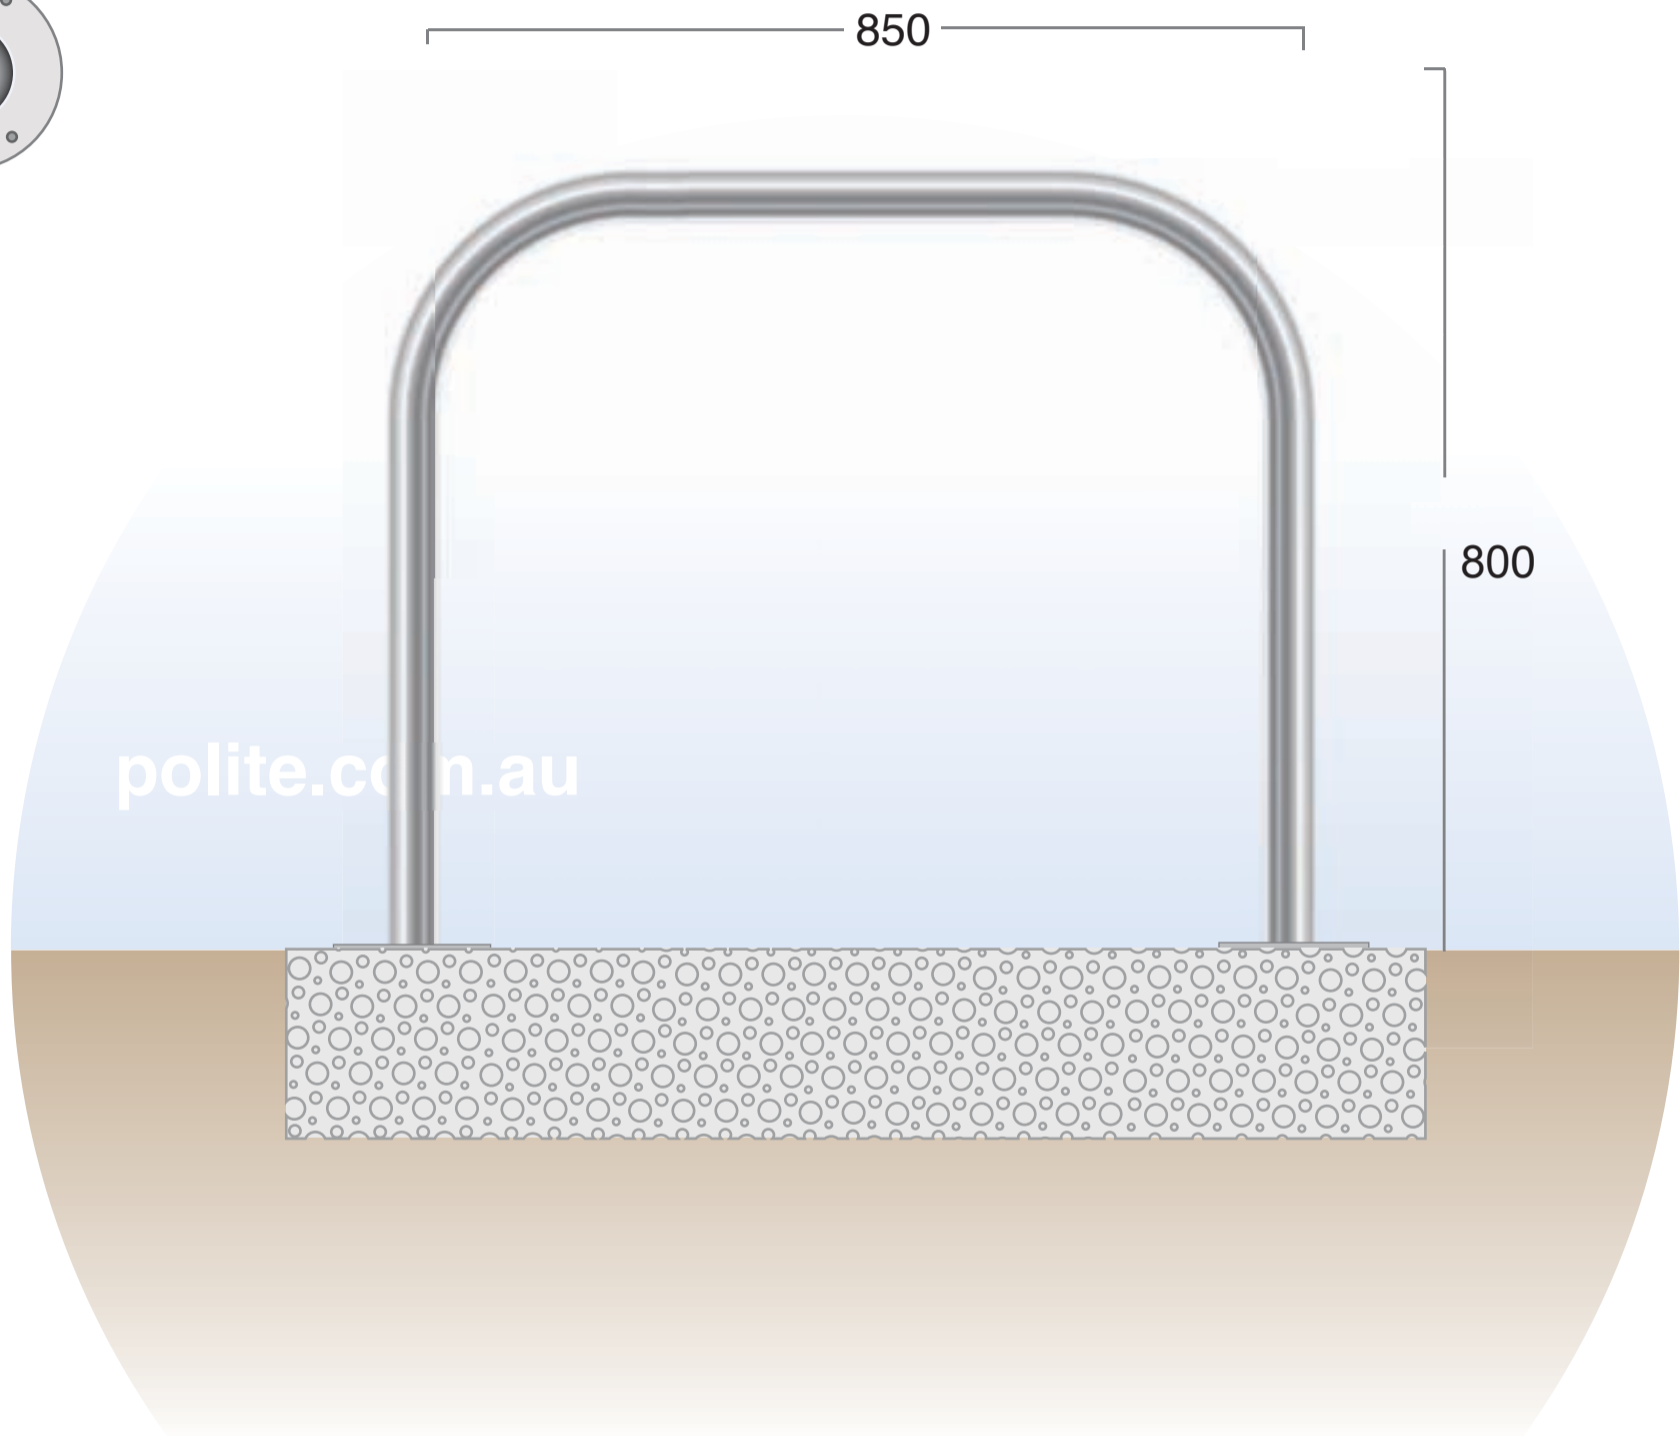

POLITE ENTERPRISES CORPORATION

FLAT TOP BIKE RACK - Stainless Steel

-baseplated

Specifications

FLAT TOP
BIKE RACK
-baseplate

Product code:	BikeRack-FlatSS	Material: Stainless Steel
Size:	850 X 800 mm	
No. of bikes:	2	