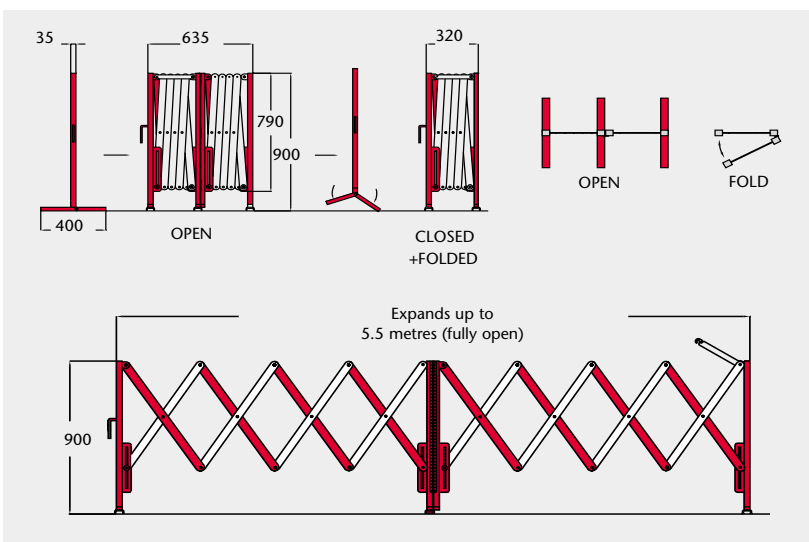

POLITE ENTERPRISES CORPORATION

FlexiGuard

Product Description

Polite Enterprise's Flexi-Guard has a middle leg component which is hinged to the expanding barricade section allowing it to bend or flex in the centre. This is extremely practical when you have irregular shaped hazards. One of the most common uses is to join 2 units to create a square pen, ensuring the hazard or work area is contained from traffic.

Another feature of Flexi-Guard is the fold-up/fold-down feet, which make the units even more compact for storage in confined spaces or transportation in small service vans.

Expanding to an extra long 5.5 metres, the units can be interlocked together to form a continuous barricade, that is flexible at the same time. Highly visible in red and white with strong and stable feet, Flexi-Guard is the perfect traffic or control device for locations that are confined or irregular in shape.

- PRODUCT CODE
S/G 120RW
- Expands Up To: 5.5m
- Height: 900mm
- Color: Red & White
- Ideal for the isolation and securing of manholes, elevators and escalators under repair, maintenance on external areas of buildings and emergency situations such as spills.
- Two units used to create a safe work area