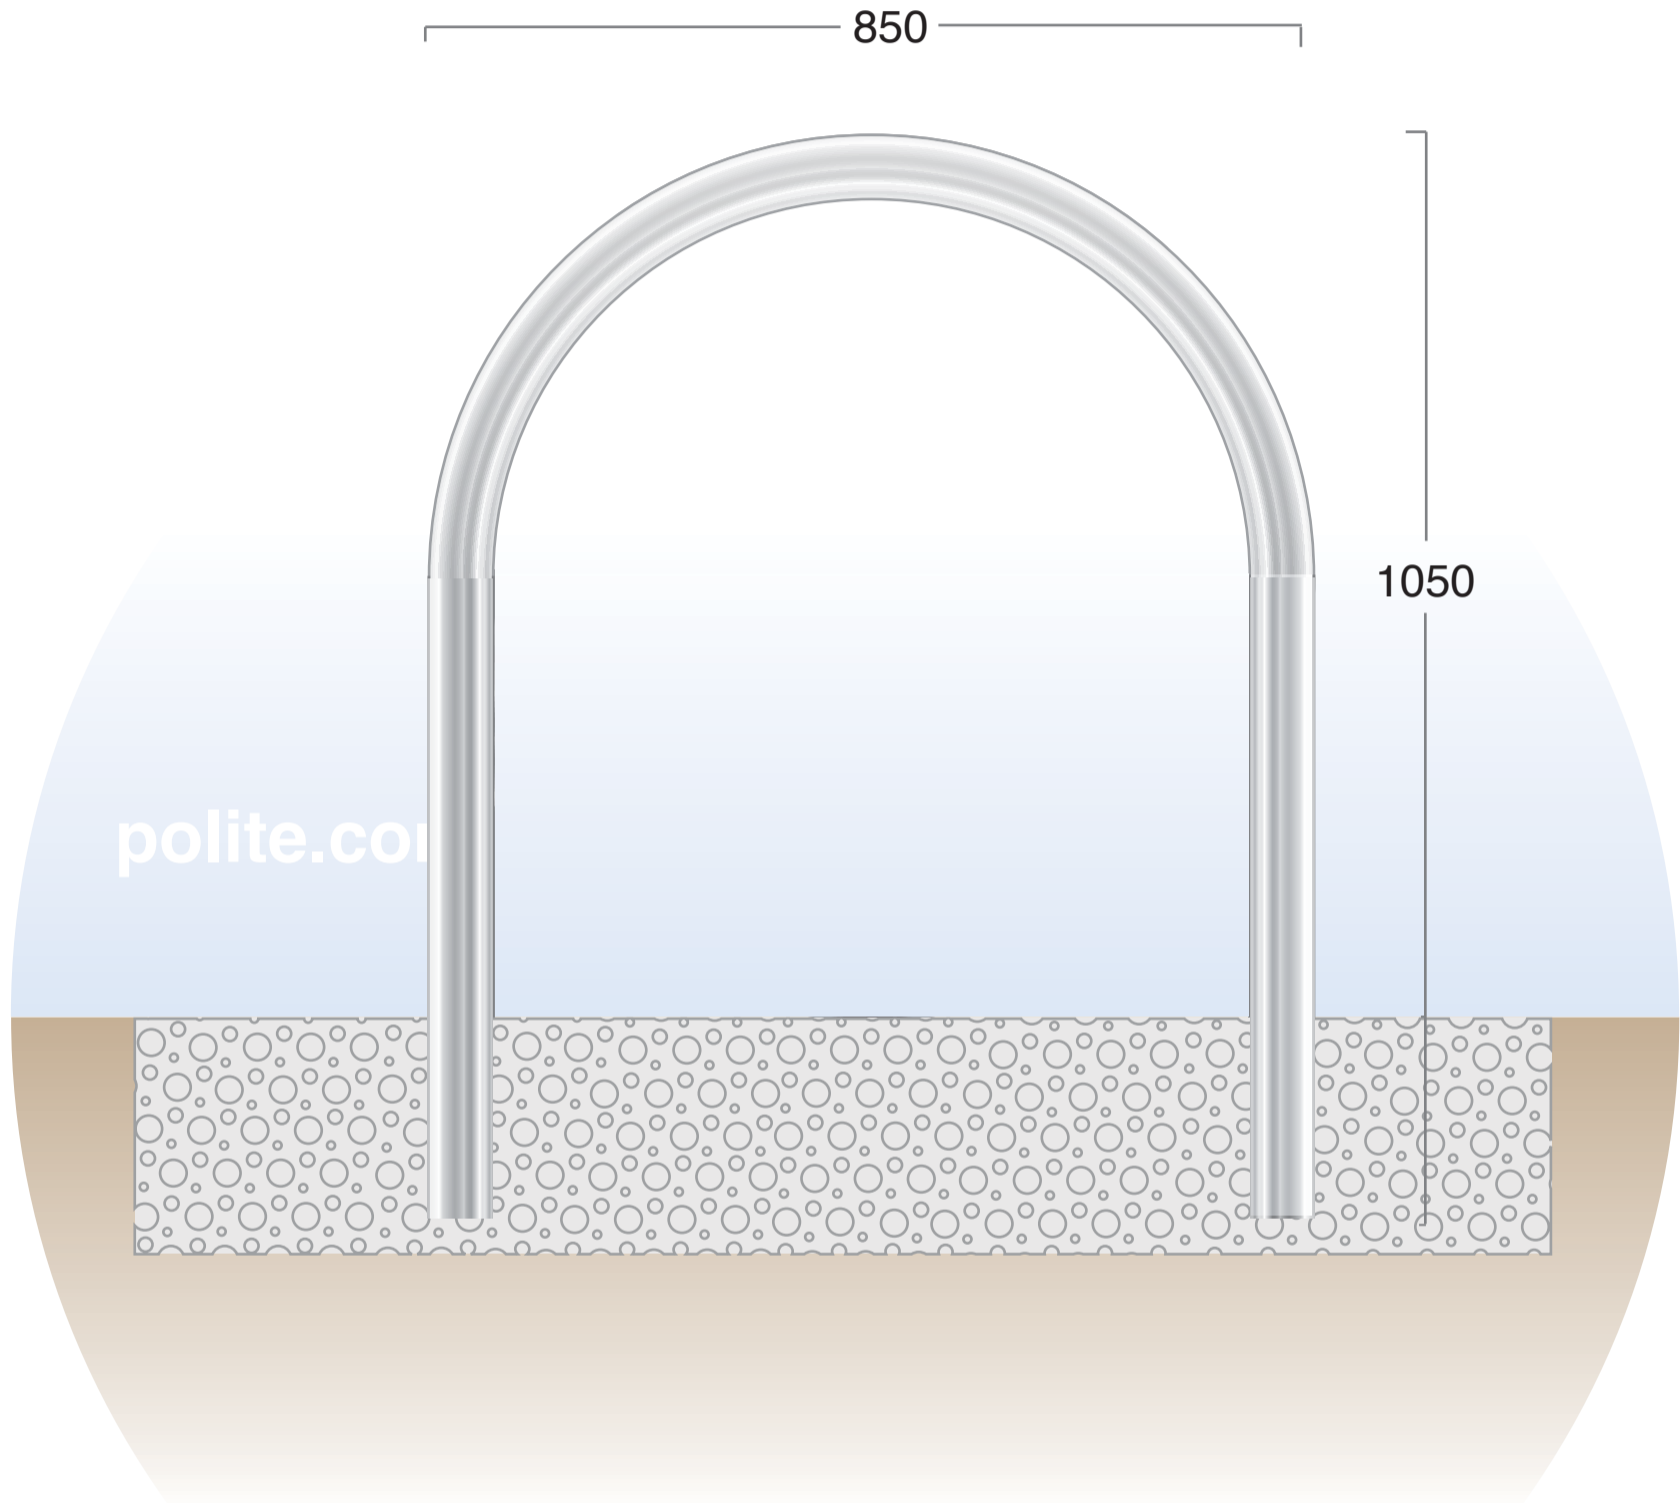

# HOOP RAIL

-Inground

## Specifications

# HOOP RAIL

-Inground

Productcode:	BIKERACK-HOOPGI	Material:	Galvanised mild steel pipe
Size:	850 X 850 mm	Finish:	Hot dipped galvanised steel Powder coated
No. of bikes:	2		