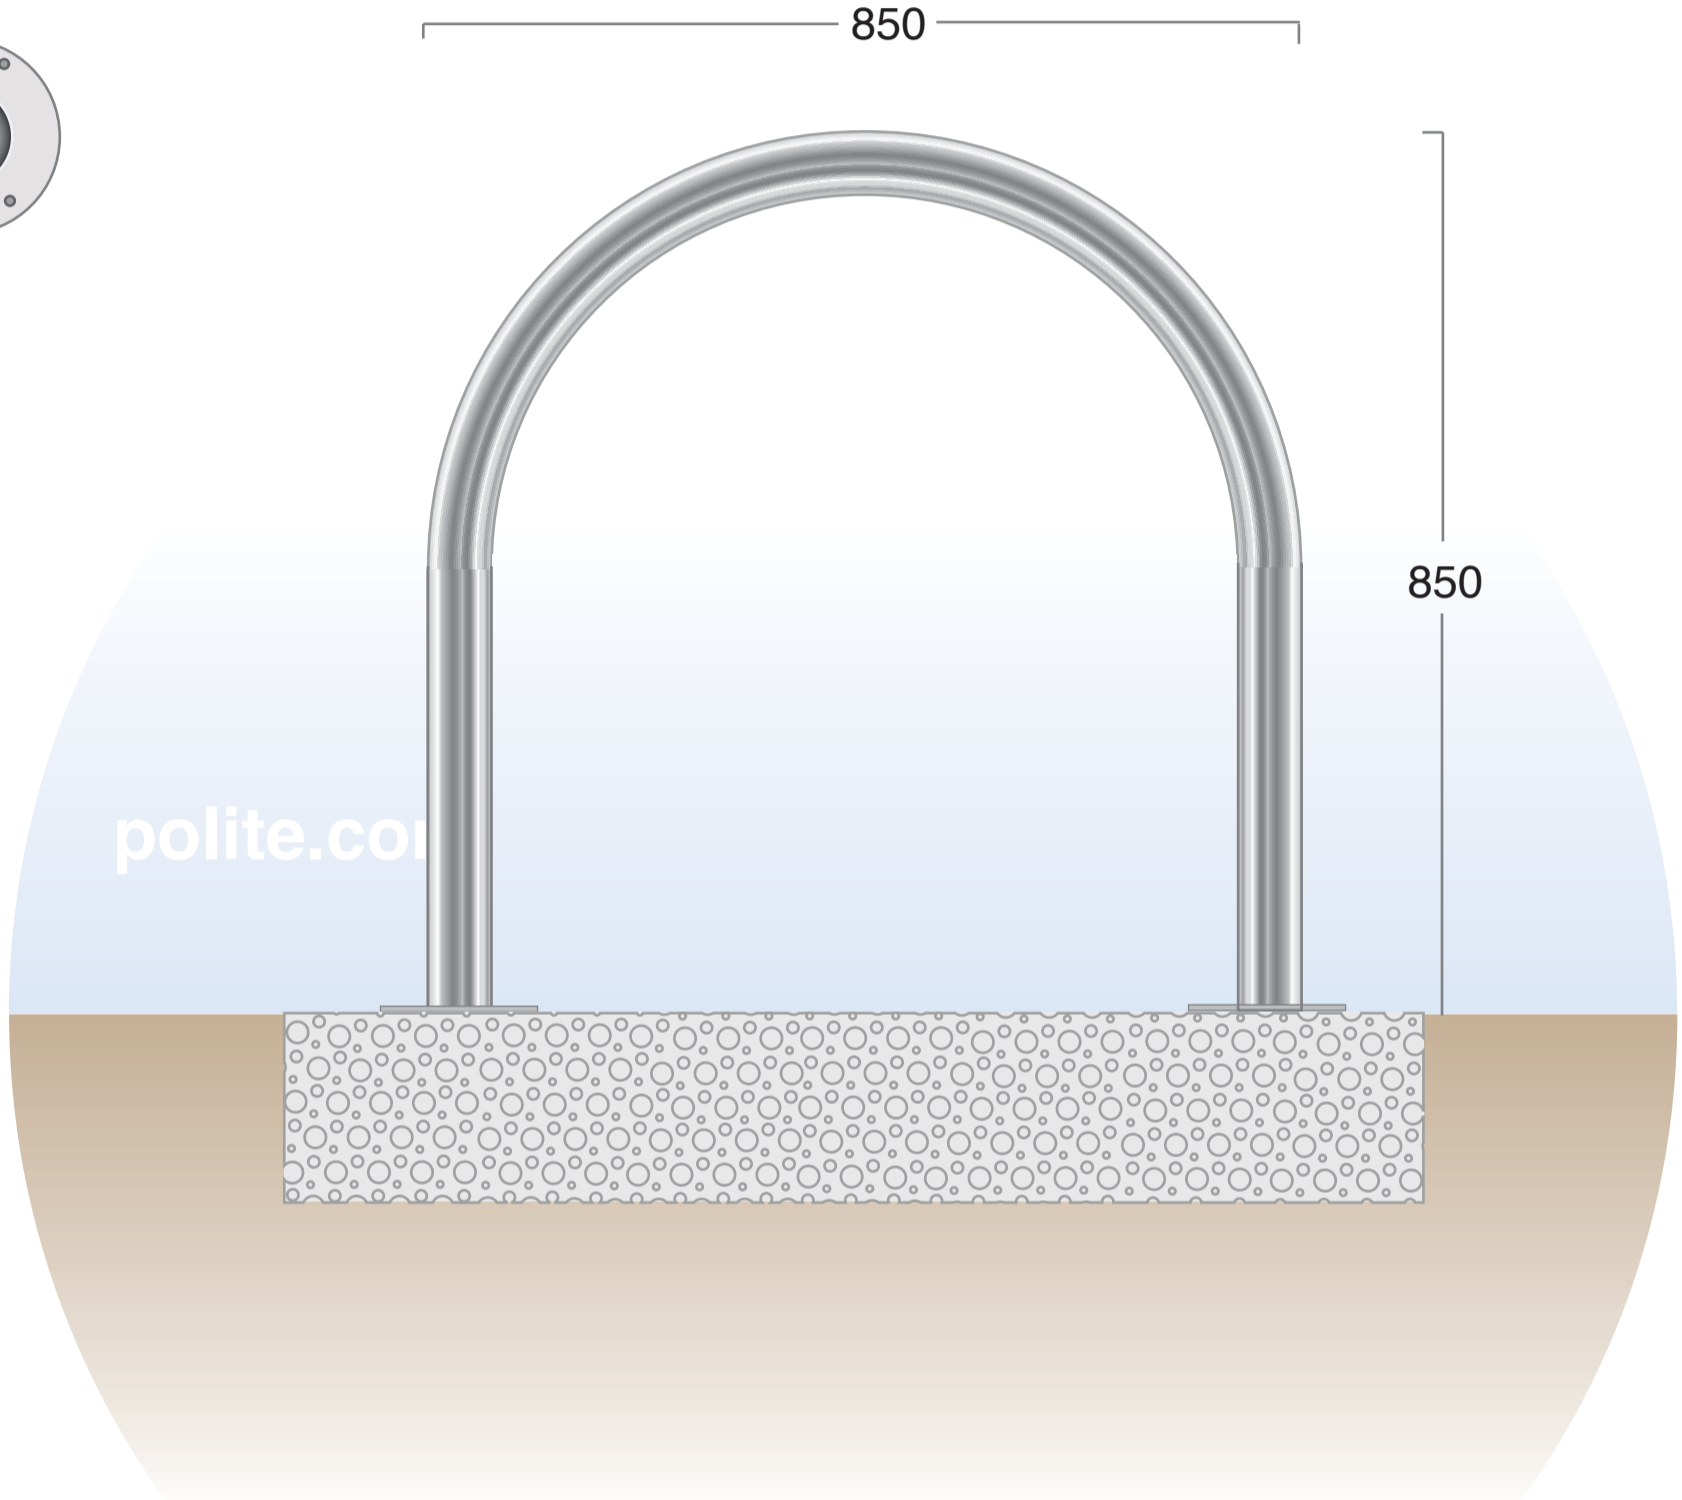

# HOOP RAIL

-Blolt down baseplate stainless steel

# HOOP RAIL

BIKE RACK STAINLESS STEEL  
-Inground

Productcode:	BIKERACK-HOOPSB	Material:	Stainless steel
Size:	850 X 850 mm	No. of bikes:	2