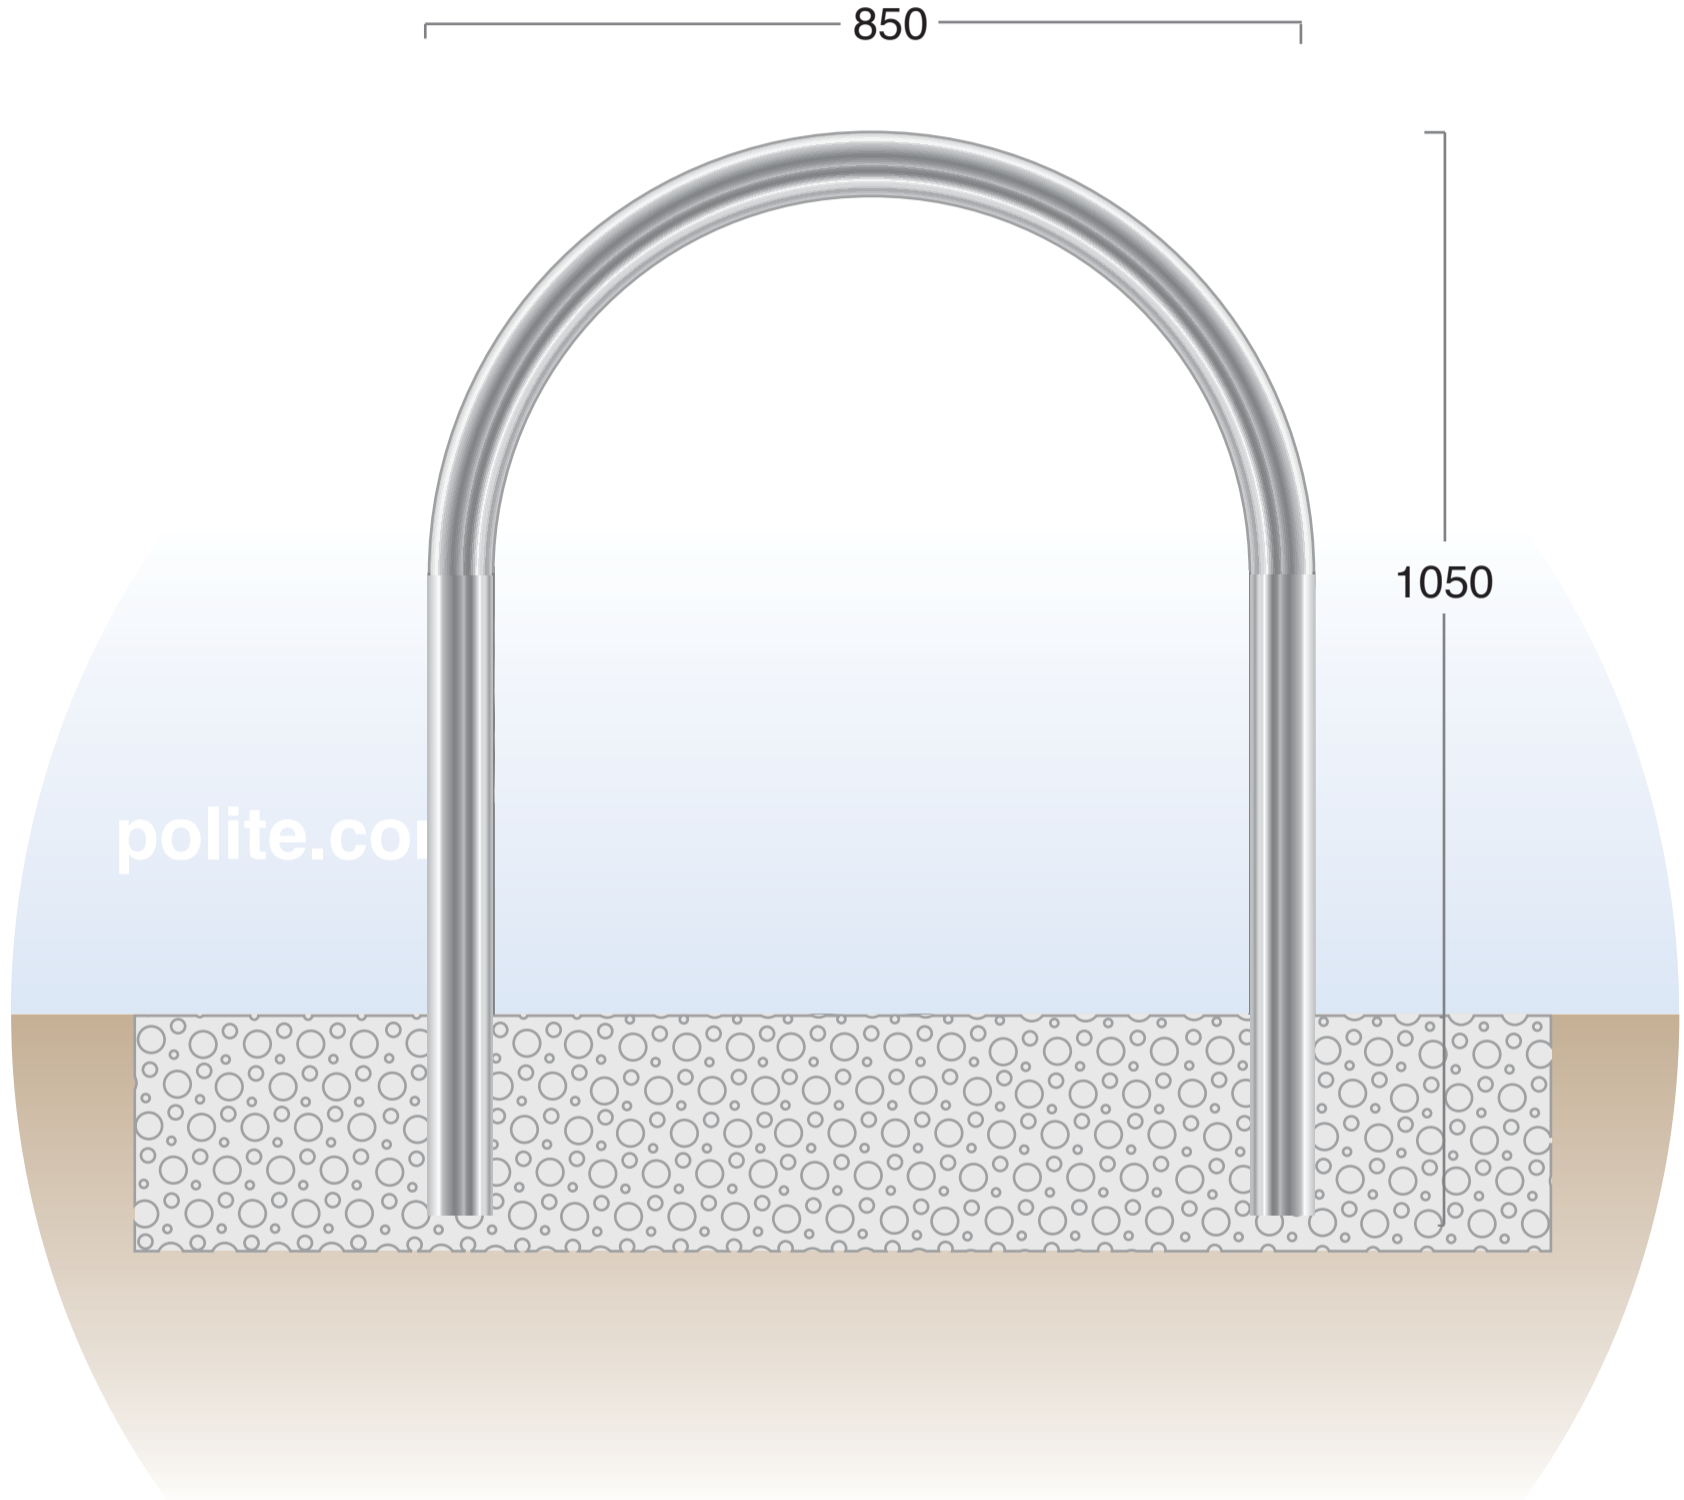

HOOP RAIL

-Inground stainless steel

Specifications

HOOP RAIL

-Inground stainless steel.

| | | | |
|--------------|-----------------|---------------|-----------------|
| Productcode: | BIKERACK-HOOPSI | Material: | Stainless steel |
| Size: | 850 X 850 mm | No. of bikes: | 2 |