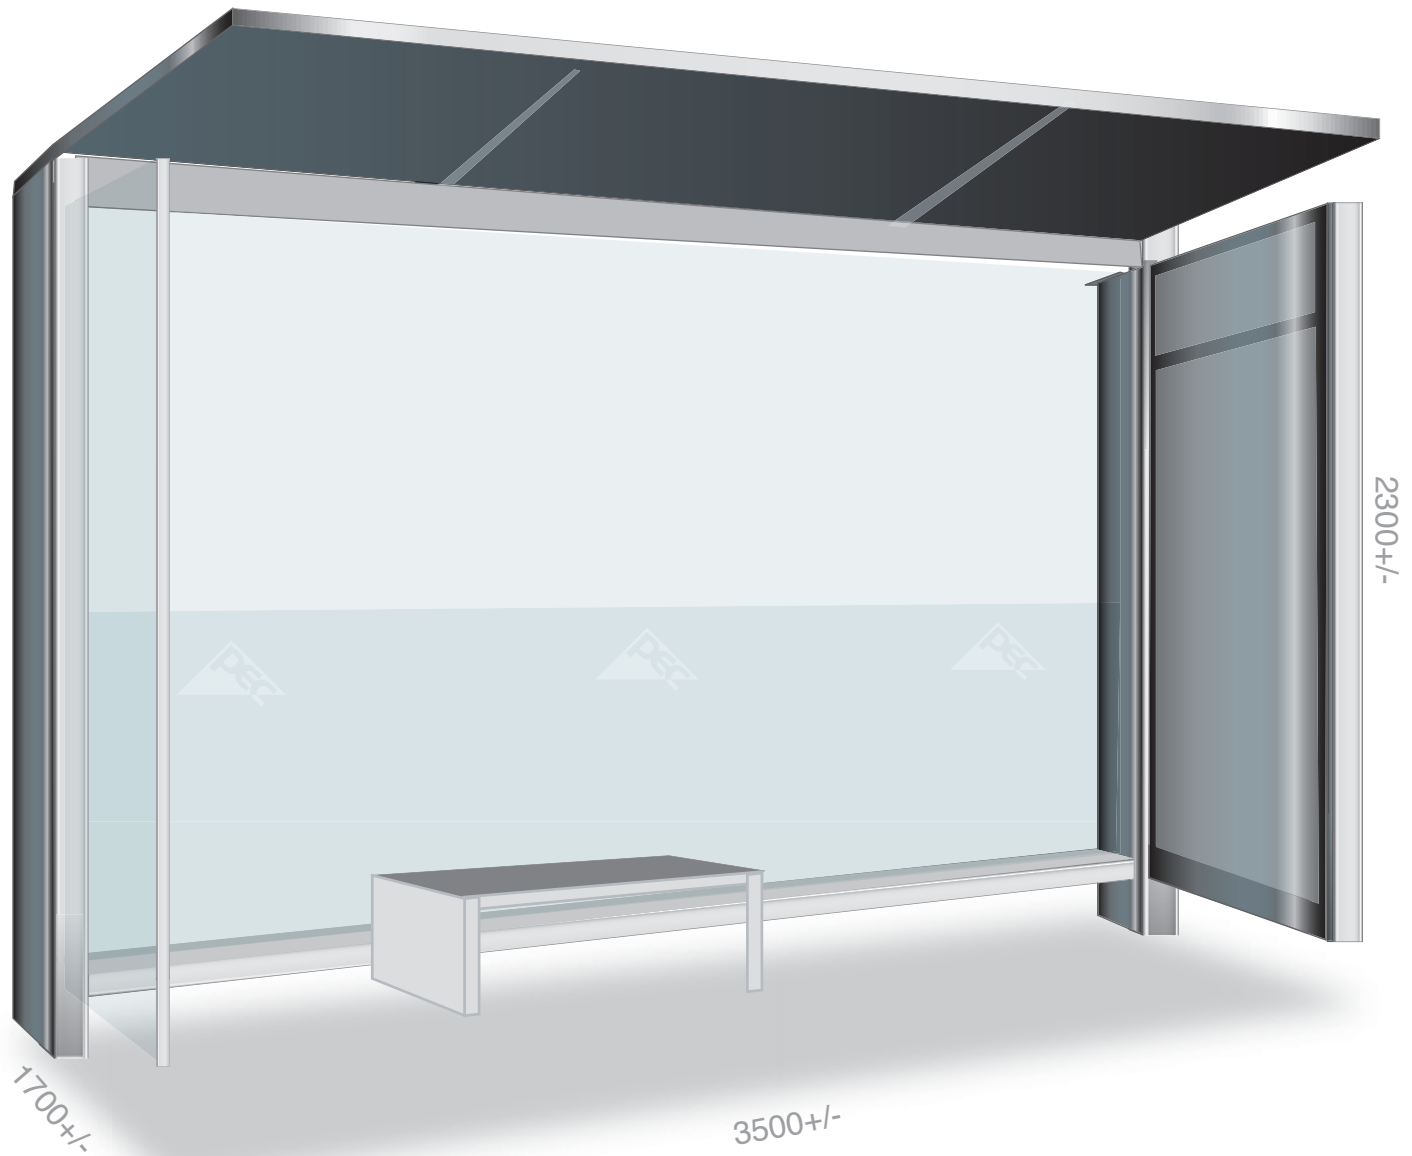

POLITE ENTERPRISES CORPORATION

Metro

BUS SHELTER

Features:

Roof: Corugated colourbond

Seating: Timber or Aluminium

Glazing: Laminated Glass or Acrylic

Drainage: Concealed

Size: Can be adapted to any specification

Metro

BUS SHELTER

Specifications

Typical Length:	3500 mm	Side:	1700 mm
Typical Width:	1700 mm	Colour:	Optional
Typical Headroom:	2300 mm	Glazing:	Optional