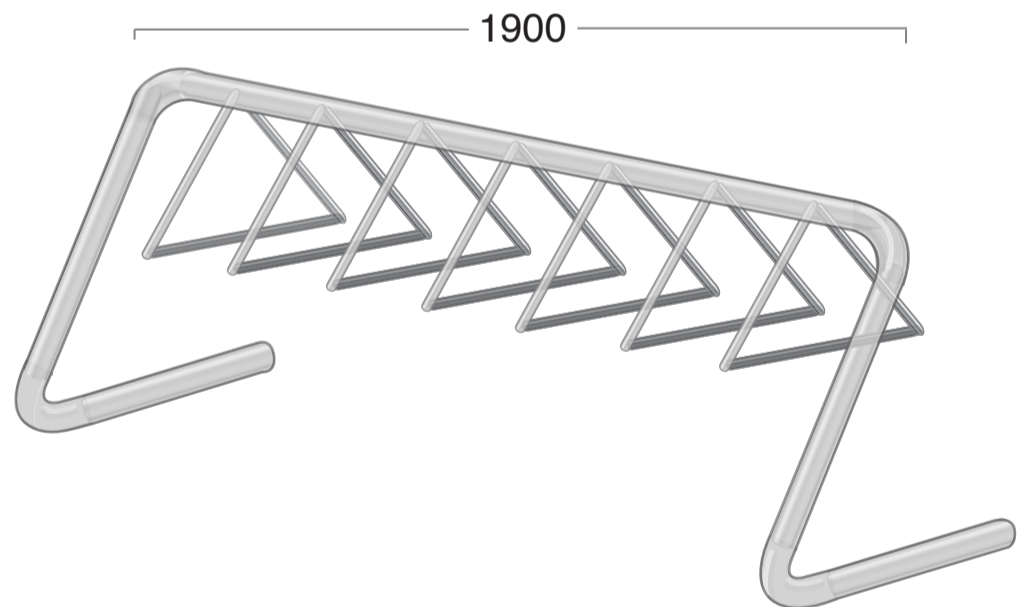

MILLENIUM

BIKE RACK
-Bolt down

Specifications

MILLENIUM

BIKE RACK
-Bolt down baseplate

Product code:	MIL001	Material: Galvanised mild steel pipe
Size:	850 x optional	Finish: Hot dipped galvanised steel
No. of bikes:	optional	Powder coated