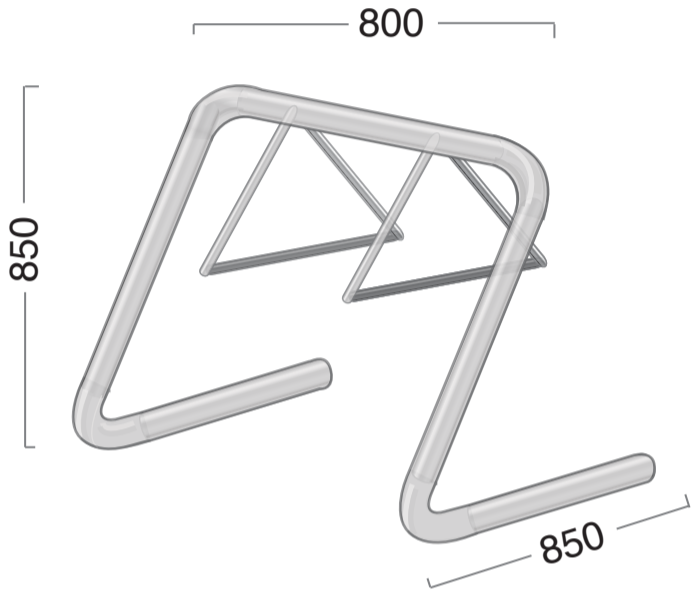

MILLENIUM

BIKE RACK
-Bolt down

Specifications

MILLENIUM

BIKE RACK
-Bolt down baseplate

Product code:	MIL001	Material: Galvanised mild steel pipe
Size:	850 x optional	Finish: Hot dipped galvanised steel
No. of bikes:	optional	Powder coated