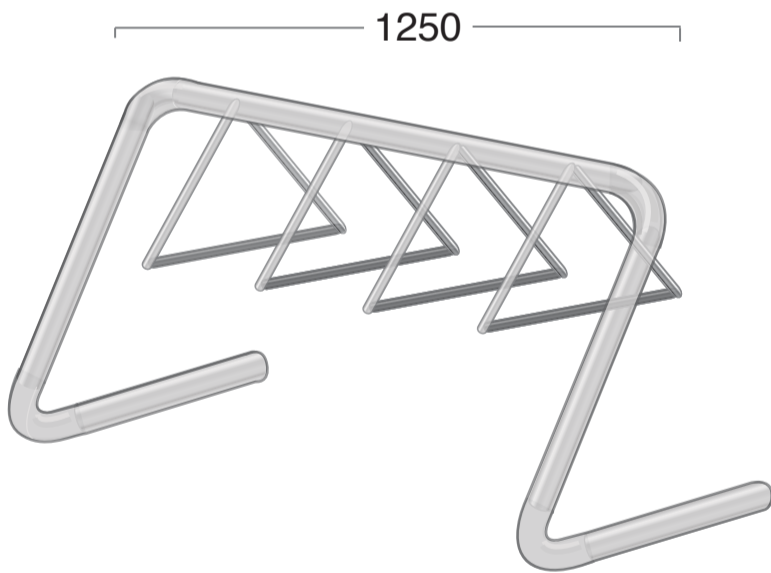

MILLENIUM

BIKE RACK
-Bolt down

Specifications

MILLENIUM

BIKE RACK
-Bolt down baseplate

Product code:	MIL001	Material: Galvanised mild steel pipe
Size:	850 x optional	Finish: Hot dipped galvanised steel
No. of bikes:	optional	Powder coated