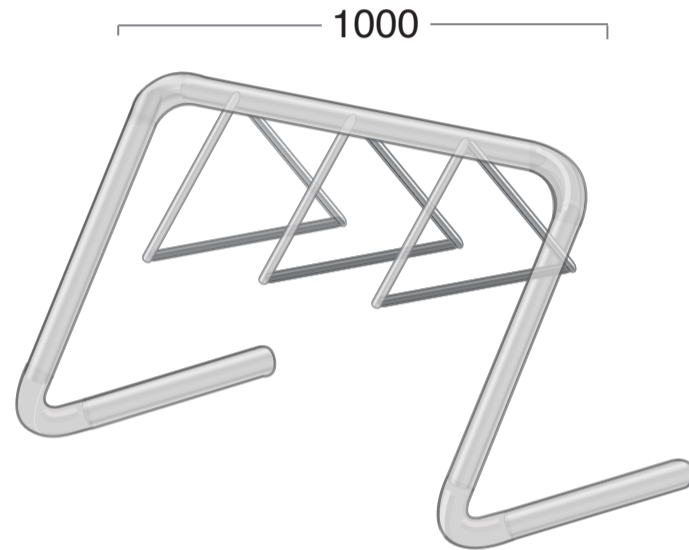

MILLENIUM

BIKE RACK
-Bolt down

Specifications

MILLENIUM

BIKE RACK
-Bolt down baseplate

Product code:	MIL001	Material: Galvanised mild steel pipe
Size:	850 x optional	Finish: Hot dipped galvanised steel
No. of bikes:	optional	Powder coated