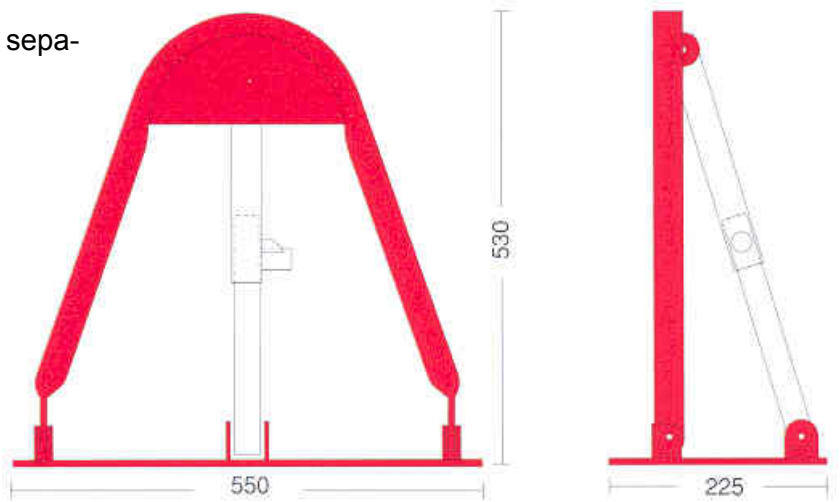

IDEAL FOR

- Anti-theft deterrent
- Reserved parking

PRODUCT CODES:
BOL DJ-LOCK (key)
BOL DJ (padlock)

www.polite.com.au